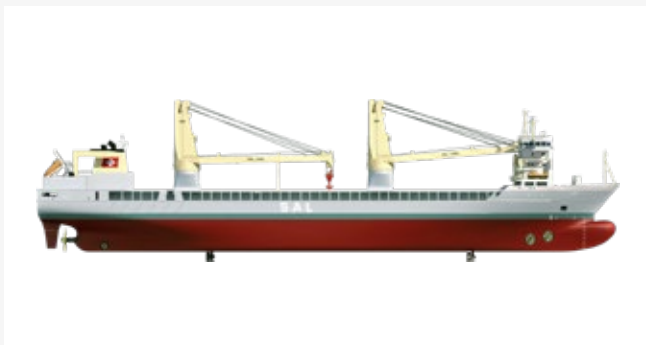

## K3000

 HLV Jumbo Kinetic  HLV Fairmaster

Deadweight	14,000 t
Cranes	2 x 1,500 t cranes (combinable up to 3,000 t)
Max hold dimensions	108.60 x 17.00 x 12.60 m
Hold capacity	21,000 m <sup>3</sup>
Free deckspace dimensions	120.40 x 27 m
Free deckspace	3,250 m <sup>2</sup>
LOA/Beam	152.60 m / 27.40 m
Max Draft	8.65 m / 7.50 m (sailing with open hatch)
Speed	16.3 knots
Ice Class	1A Finnish Swedish

## 183

 HLV Lone (DP 2 System)  HLV Svenja (DP 1 System)

Deadweight	12,501 t
Cranes	2 x 1,000 t (combinable up to 2,000 t)
Max hold dimensions	107.10 x 17.00 x 13.50 m
Hold capacity	DP1: 18,470 m <sup>3</sup> DP2: 17,735 m <sup>3</sup> (with tweendeck)
Free deckspace dimensions	128.50 x 27.50 m
Free deckspace	DP1: 3,372 m <sup>2</sup> DP2: 3,215 m <sup>2</sup>
LOA/Beam	160.60 m / 27.91 m
Max Draft	9.01 m
Speed	20 knots

## J1800

 HLV Fairplayer (Helideck, DP 2 System)  HLV Jumbo Javelin (DP 2 System)  HLV Fairpartner  HLV Jumbo Jubilee

Deadweight	13,017 t
Cranes	2 x 900 t cranes (combinable up to 1,800 t)
Max hold dimensions	101.95 x 17.00 x 12.50 m
Hold capacity	19,200 m <sup>3</sup>
Free deckspace dimensions	117 x 26.50 m
Free deckspace	3,100 m <sup>2</sup>
LOA/Beam	144.10 m / 26.70 m
Max Draft	8.10 m / 7.50 m (sailing with open hatches)
Speed	17.0 knots
Helideck	Sikorsky S-92