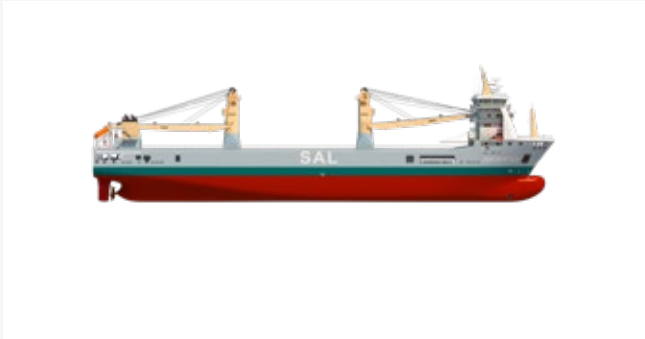

FLEET LIST

116

HLV Calypso HLV Amoenitas HLV Imke HLV Anna HLV Hilke HLV Caroline

Deadweight	10,000 t
Cranes	2 x 450 t (combinable up to 900 t)
Max hold dimensions	94.25 x 16.20 x 12.08 m
Hold capacity	15,700 m³
Free deckspace dimensions	108.00 x 23.00 m
Free deckspace	2,311 m²
LOA/Beam	133.00 m / 23.00 m
Max Draft	7.80 m
Speed	16 knots
Ice Class	DNV GL E3 equivalent to Finnish / Swedish 1A
Lakes Fitted	

171

HLV Klara HLV Lisa HLV Hanna